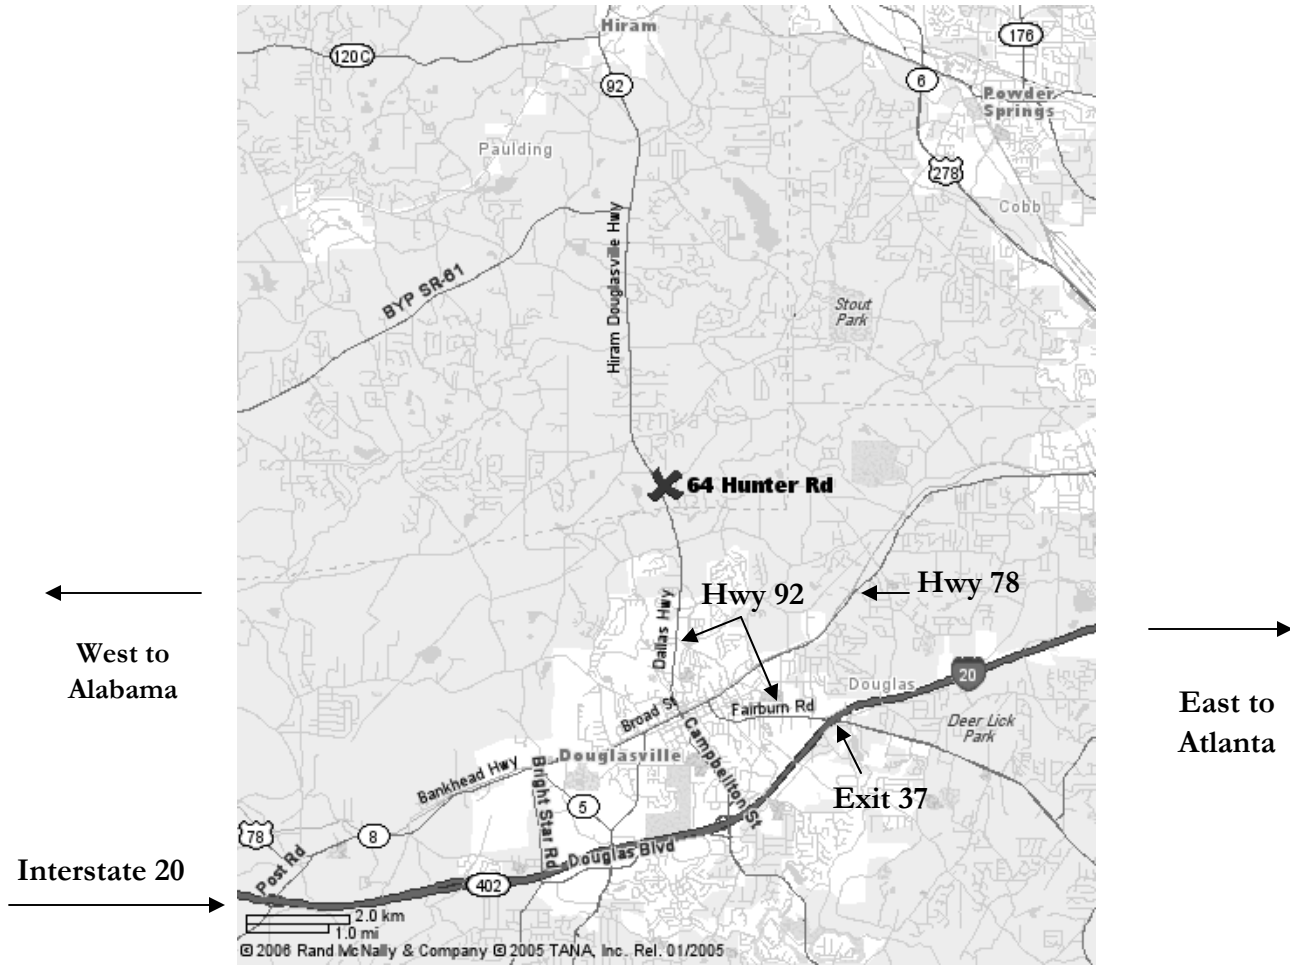

DIRECTIONS TO OUR BRAND NEW LOCATION

64 HUNTER ROAD
DOUGLASVILLE, GA 30134

**We are located in Douglasville, GA 5 miles north of I-20
on the corner of Hwy 92 and Hunter Road.**

Directions from Atlanta: I-20 west to Exit 37, Right off ramp. Follow Hwy 92 North.

Directions from Alabama: I-20 east to Exit 37, Left off ramp. Follow Hwy 92 North.

CELEBRATING 14 YEARS!!

A SPECIAL THANKS TO ALL OF YOU WHO HAVE ALLOWED US TO GET TO
WHERE WE ARE TODAY.

THANK YOU.