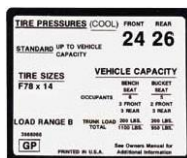

77 EMISSION DECALS

DC0967	77	305-2V	AT/MT		
		US		$6.00	Ea
DC0594	77	350-4V	AT/MT		
		US		$6.00	Ea
DC0595	77	350-4V	AT		
		CAL		$6.00	Ea
DC0593	77	350-4V	AT		
		HI-ALT		$6.00	Ea

78 EMISSION DECALS

DC0979	78	305-2V	AT/MT		
		US		$6.00	Ea
DC0872	78	350-4V	AT		
		HI-ALT		$6.00	Ea
DC0973	78	350-4V	AT/MT	Z28	
		US		$6.00	Ea

79 EMISSION DECALS

DC0821	79	305-130	AT/MT		
		US		$6.00	Ea
DC0728	79	350-165	AT/MT		
		US		$6.00	Ea

80 EMISSION DECALS

DC1037	80	305-2V	AT		
		US		$6.50	Ea
DC1038	80	305-2V	AT		
		Hose Routing Decal		$6.50	Ea
DC1262	80	Z28	MT		
		US		$6.50	Ea
DC1263	80	Z28	MT		
		Hose Routing Decal		$6.00	Ea
DC1314	80	Z28	AT		
		US		$6.50	Ea
DC1315	80	Z28	AT		
		Hose Routing Decal		$6.00	Ea

81 EMISSION DECALS

DC0523	81	350 AT	US	$5.50	Ea
DC0524	81	350 AT		$7.50	Ea
		Hose Routing Decal			
DC1292	80	Z28 MT	US	$9.50	Ea
DC1293	80	Z28 MT		$6.00	Ea
		Hose Routing Decal			

WE ARE WORKING WITH
MANUFACTURERS DAILY
TO BRING NEW ITEMS INTO
STOCK FOR YOUR
CAMARO!!

IF YOU DON'T SEE IT,
PLEASE ASK!

TIRE PRESSURE DECALS

				DC0686	
DC0796	70	SS	F60x14	$4.50	Ea
DC0625	70	Z28	F60x15	$4.50	Ea
DC1137	70		E78x14	$4.50	Ea
DC0686	71-72	Regular			
		F78x14		$4.50	Ea
DC1167	71-72		E78x14	$4.50	Ea
DC1165	71-72		F78x14		
		F70x14		$4.50	Ea
DC0317	71-72	Z28			
		F60x15		$4.50	Ea
DC1190	73		E78x14	ZZ	$4.50
DC1159	73-74		E78x14	ZO	$4.50
DC1171	73-74		E70x14		$4.50
DC0643	73-74	Z28			
		F60x15		$4.50	Ea
DC1196	74-76		E78x14	BF	$4.50
DC1199	74-76		FR78x14		$4.50
DC1192	75	Z28	E60x15		$4.50
DC1426	77	Z28			$5.00

**VEHICLE SAFETY
MAINTENANCE DECALS**

DC0997	71	**		$5.00	Ea
		**	Use with Decal DC0996		
			Glovebox Decal		
DC0996	71	**		$5.00	Ea
		**	Use with Decal DC0997		
			Glovebox Decal